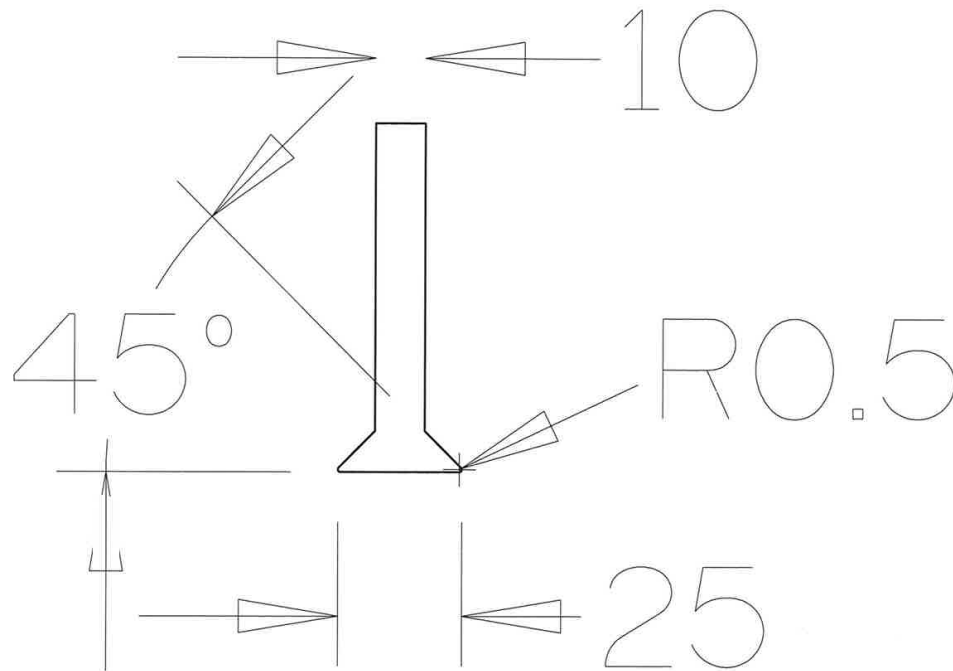

Plastic clips

Swallow tail router bit