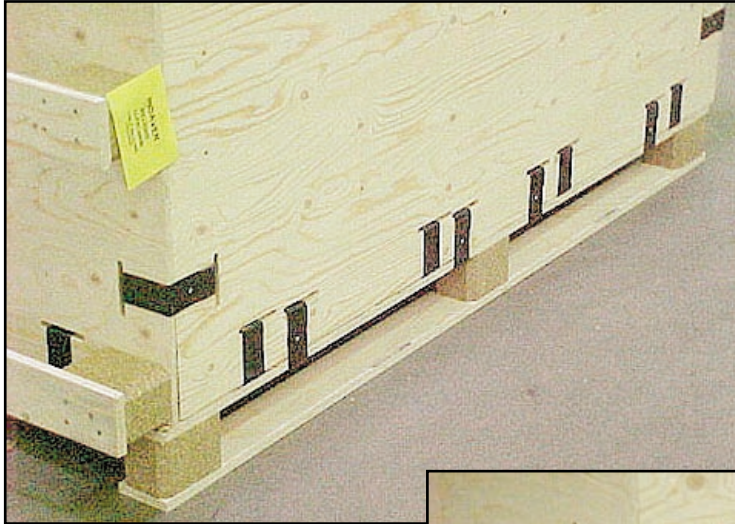

Recycling

Product: Box for the recycling of fluorescent tubes.

Country: Belgium

The large pallet is only used in the collecting area. When the box is filled, it is unclipped from the large pallet and put upright on the small pallet base to be shipped to the recycler.

Normal position during transport is on the smaller 1200x1000 base, without the large pallet. Extra slots on the side panels enable them to fix the box during collection without losing clips when lid is detached.

Dimensions: 1200x1000x2000