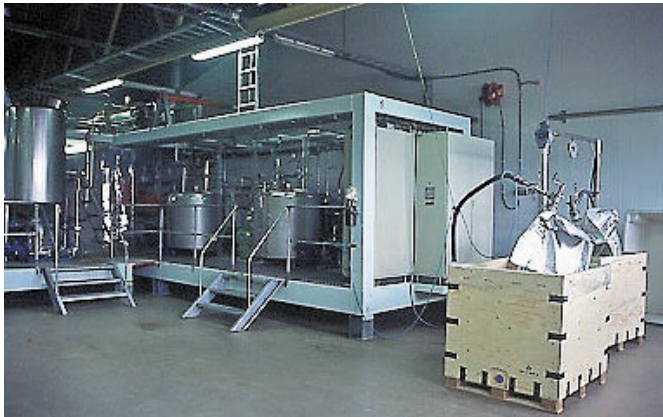

# Liquids - Fish oil

The Clip-Lok SimPak liquid box is here used with a polyethylene barrier bag and an aluminium liner. Boxes are filled from the top in the production line and then easily emptied through the valve provided low down in the side panel.

**Product:** Fish oil    **Company:** Arhus Oil    **Country:** Denmark

Above: Fitting the connector rod to the bag

Above: The barrier bag and the liner ready for filling

Above: Two bags filling in the production line