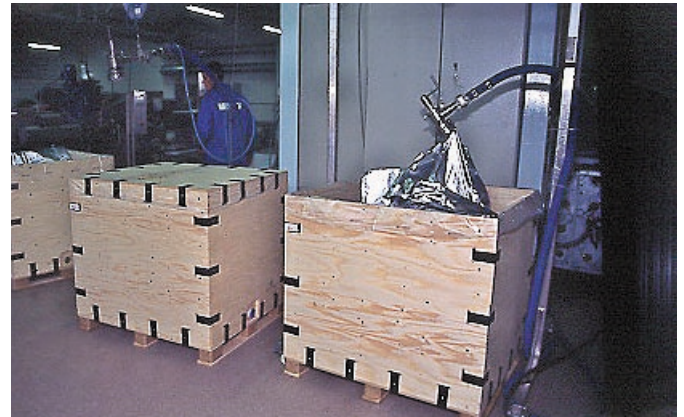

# Liquids - Fish oil

The Clip-Lok SimPak liquid box is here used with a polyethylene barrier bag and an aluminium liner. Boxes are filled from the top in the production line and then easily emptied through the valve provided low down in the side panel.

**Product:** Fish oil    **Company:** Arhus Oil    **Country:** Denmark

Above: Fitting the connector rod to the bag

Above: The barrier bag and the liner ready for filling

Above: Two bags filling in the production line

Above: Closed and open boxes in the line

Above: Filled box ready for the lid to be put on

Above: Full boxes are stacked four high