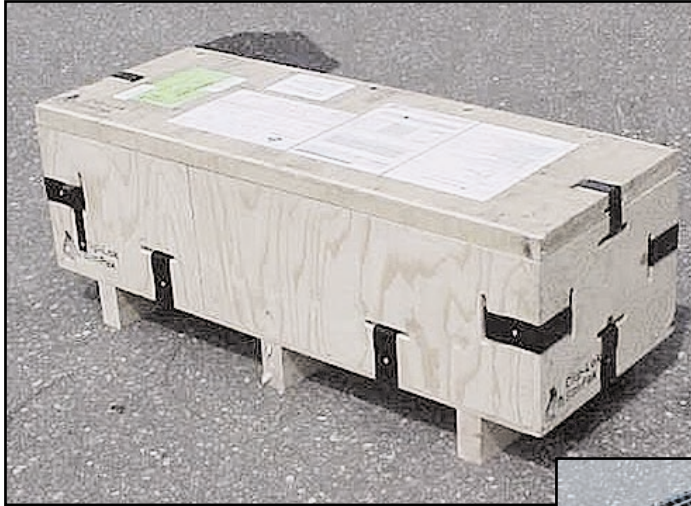

High Tech

This page:

Product: Electronic print plates for industrial weaving machines

Company: Van de Wiele

Country: Belgium

Left: The closed Clip-Lok box

Below: The box with lid off, showing the print plates packed inside.

Left: The dismantled box ready for flat packing and return

Below: The flatpacked box