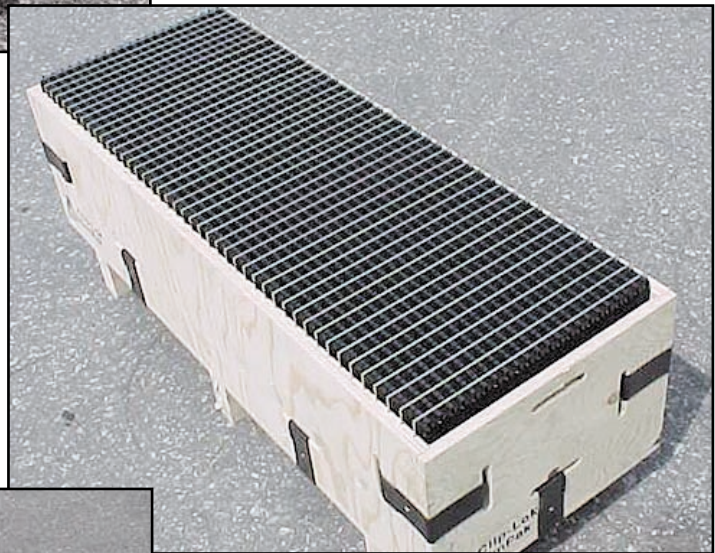

High Tech

This page:

Product: Electronic print plates for industrial weaving machines

Company: Van de Wiele

Country: Belgium

Left: The closed Clip-Lok box

Below: The box with lid off, showing the print plates packed inside.

Left: The dismantled box ready for flat packing and return

Below: The flatpacked box