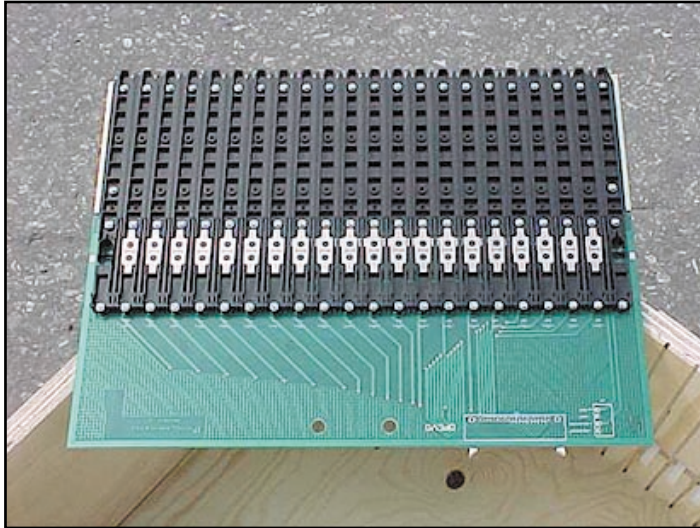

High Tech

Product: Electronic print plates for industrial weaving machines

Company: Van de Wiele

Country: Belgium

Left: The print plate ready for packing

Below: Detail of the wood and Ertalon dunnage

Below left: Product being packed into the box

Above: Detail of the printplate slotted precisely into the dunnage

Left: One flatpacked box on top of a fully assembled box.