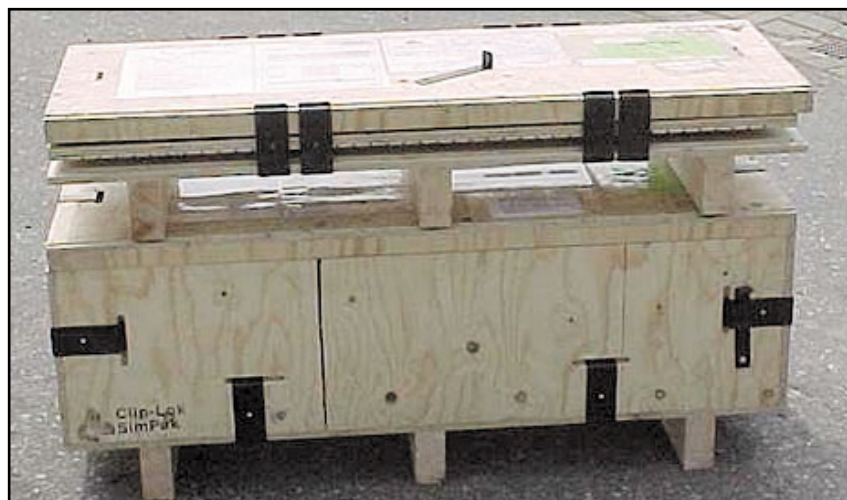

High Tech

Product: Electronic print plates for industrial weaving machines

Company: Van de Wiele

Country: Belgium

Left: The print plate ready for packing

Below: Detail of the wood and Ertalon dunnage

Below left: Product being packed into the box

Above: Detail of the printplate slotted precisely into the dunnage

Left: One flatpacked box on top of a fully assembled box.