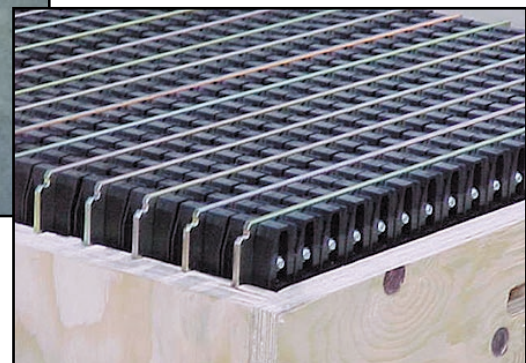

High Tech

Product: Electronic print plates for industrial weaving machines

Company: Van de Wiele

Country: Belgium

Left: The print plate ready for packing

Below: Detail of the wood and Ertalon dunnage

Below left: Product being packed into the box

Above: Detail of the printplate slotted precisely into the dunnage

Left: One flatpacked box on top of a fully assembled box.