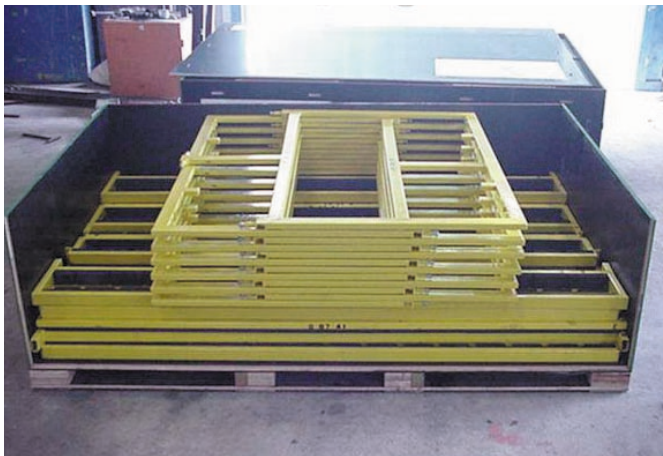

Complete CKD project for the transportation of Mitsubishi Pick-up Truck from Thailand to the Philippines for MMC Sittipol Co Ltd.

**Above:** Different size boxes stacked for transport

**Above:** Steel internal dunnage packed for return

**Above:** Tailor made dunnage holds parts secure

**Above:** Boxes designed to fit container exactly

**Above:** Cases being unpacked in Philippines