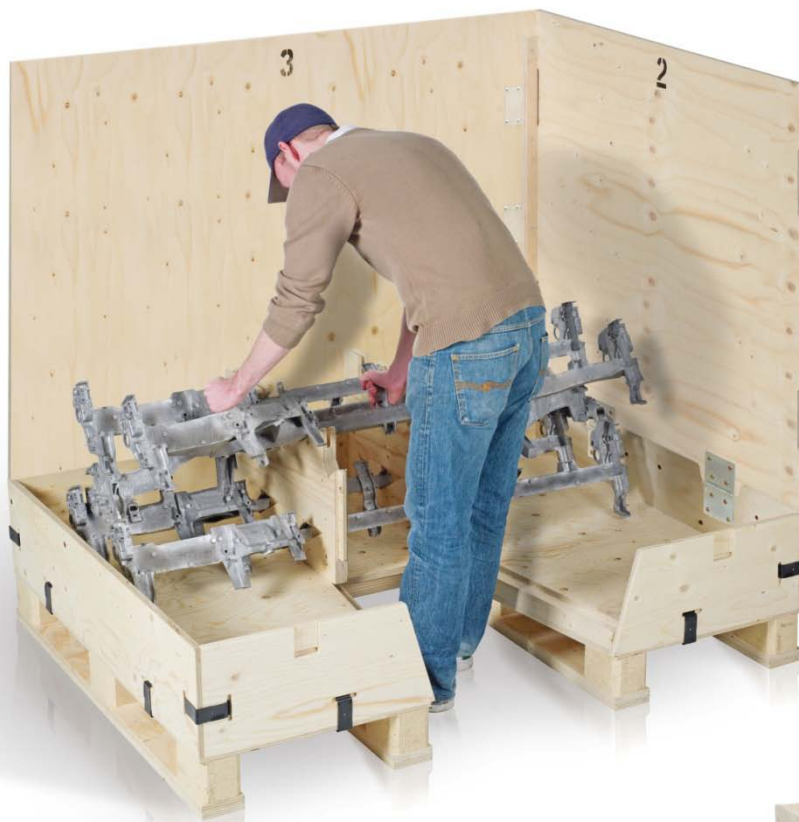

Product: Reusable, collapsible transport box for odd size items

- Specifications:**
- Reusable and collapsible 2P Clip-Lok box for odd size items
 - The Clip-Lok box allows ergonomic working posture as the removable bottom panel gives easy access to place or remove items from the flexible rack
 - The removable rack can be build up/taken down as the items are loaded/deloded
 - The Clip-lok box is easy to handle by forklift
 - They can be stacked on top of each other without the need for racking
 - When not in use Clip-Lok boxes can be easily and quickly flatpacked to minimise storage space which can save costs up to 80%
 - The Clip-Lok box can be used time and again

The Walk-In box has a detachable bottom panel which enables you to keep a good working posture while you load or deload the items and build up the rack.

The Walk-In box has two open sides which give full access to the parts. The rack inside the box can be build up during loading of items.