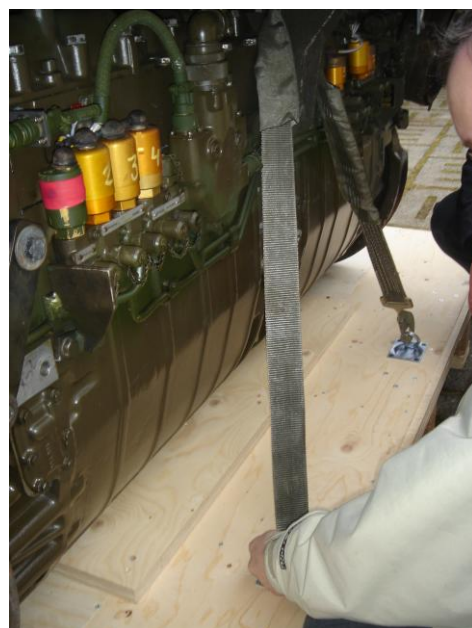

Product: Reusable Transport box for Leopard II powertrain, net weight of 6500 kg

Specifications	Length	Width	Height	Weight
External dimensions, mm	3126	2336	1442	663 kg
Internal dimensions, mm	3090	2300	1190	

Description: Collapsible, reusable transport box
To be managed with no need for extra tools or crane
Mounting blocks and rings for safe transport – designed for G-force 3,5*
Solid base and reinforced sides and top

NATO Stock Number: 8145226178267

Mounting blocks and straps for stable and safe transport